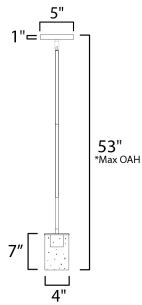

*max overall height

MEASUREMENTS

- DIMENSION : 4" W x 7" H
- MAX OAH : 53" OAH
- CANOPY : 5" W x 1" H x 5" L
- HANGING WEIGHT : 1.8 lb

LAMPING

- INPUT VOLTAGE : 120V
- BULB : 1 x 60W Incandescent E26 Medium , 60W Total
- BULB INCLUDED : (Not Included)